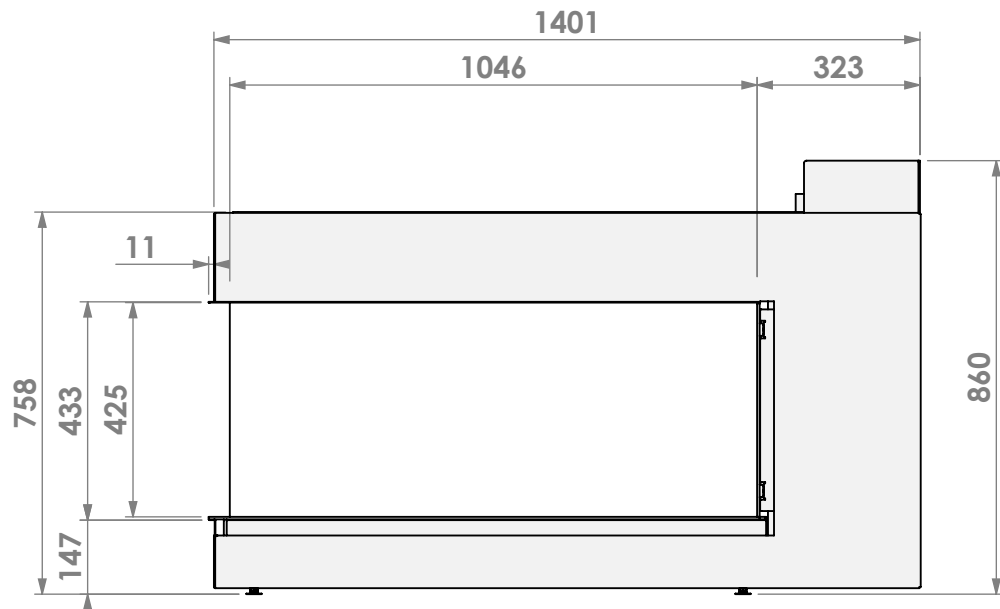

* = adjustable

belfires

Barbas Bellfires B.V.
 Hallenstraat 17
 5531 AB Bladel
 The Netherlands
 www.barbasbellfires.com

Name: Room Divider Large R-3 hidden door+convectie

Modifications reserved

Scale: 1:15
 Unit: mm

Version: 0

belfires

Barbas Bellfires B.V.
Hallenstraat 17
5531 AB Bladel
The Netherlands
www.barbasbellfires.com

Name: Room Divider Large R-3 hidden door+10cm

Modifications reserved

Scale: 1:15
Unit: mm

Version: 0