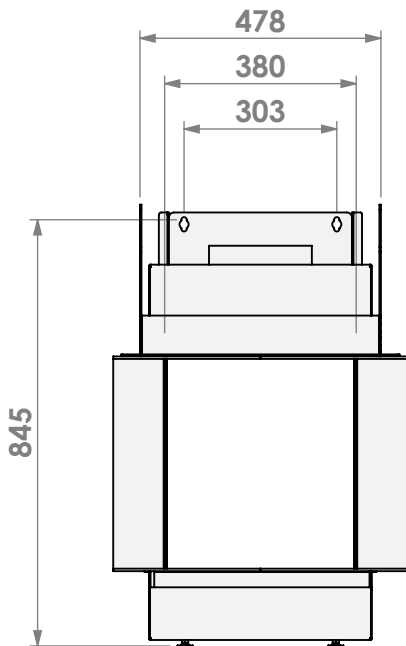

* = adjustable

belfires

Barbas Bellfires B.V.
 Hallenstraat 17
 5531 AB Bladel
 The Netherlands
 www.barbasbellfires.com

Name: Room Divider Large R-3 hidden door+convectie

Modifications reserved

Scale: 1:15
 Unit: mm

Version: 0

belfires

Barbas Bellfires B.V.
Hallenstraat 17
5531 AB Bladel
The Netherlands
www.barbasbellfires.com

Name: Room Divider Large R-3 hidden door+10cm

Modifications reserved

Scale: 1:15
Unit: mm

Version: 0