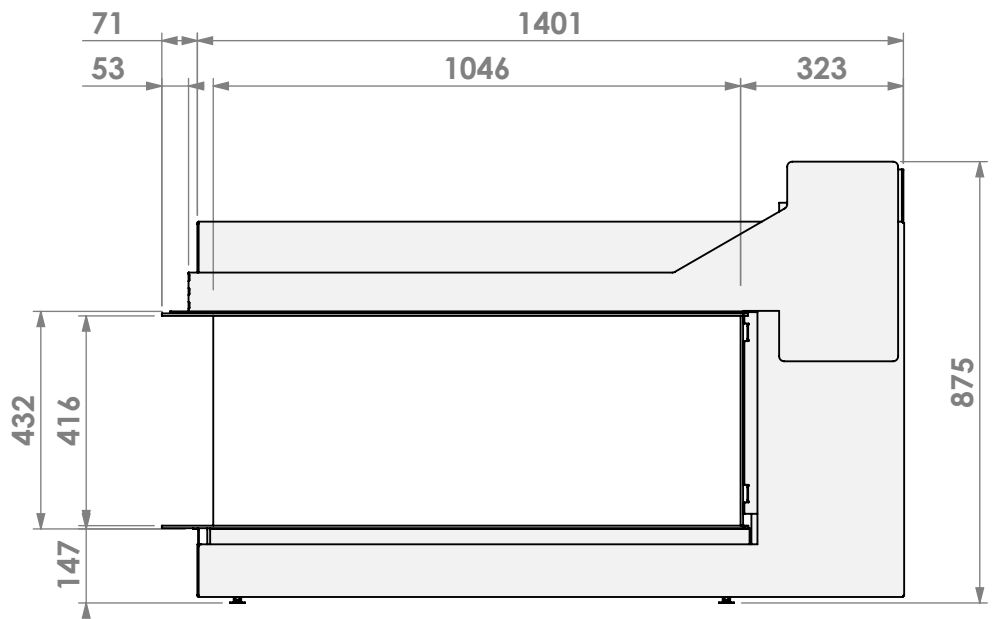

* = adjustable

belfires

Barbas Bellfires B.V.
 Hallenstraat 17
 5531 AB Bladel
 The Netherlands
 www.barbasbellfires.com

Name: Room Divider Large R-3 hidden door+convectie

Modifications reserved

Scale: 1:15
 Unit: mm

Version: 0

belfires

Barbas Bellfires B.V.
Hallenstraat 17
5531 AB Bladel
The Netherlands
www.barbasbellfires.com

Name: Room Divider Large R-3 hidden door+10cm

Modifications reserved

Scale: 1:15
Unit: mm

Version: 0