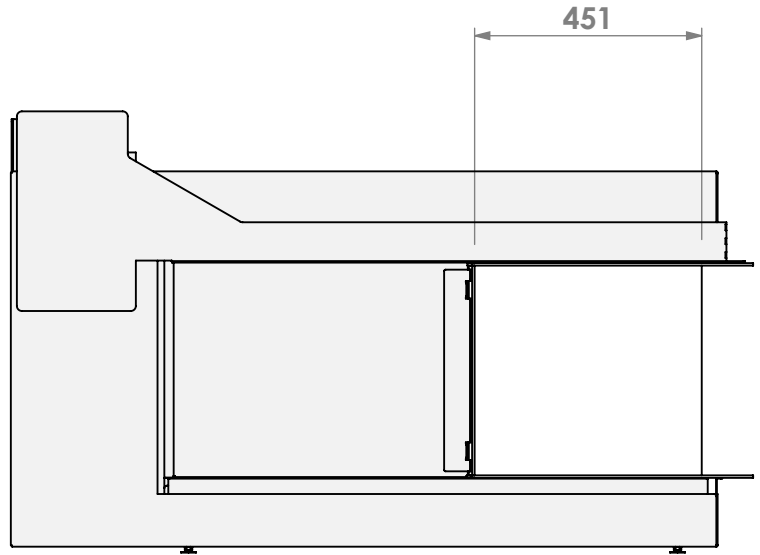

* = adjustable

belfires

Barbas Bellfires B.V.
 Hallenstraat 17
 5531 AB Bladel
 The Netherlands
 www.barbasbellfires.com

Name: Room Divider Large R-3 hidden door+convectie

Modifications reserved

Scale: 1:15
 Unit: mm

Version: 0

belfires

Barbas Bellfires B.V.
Hallenstraat 17
5531 AB Bladel
The Netherlands
www.barbasbellfires.com

Name: Room Divider Large R-3 hidden door+10cm

Modifications reserved

Scale: 1:15
Unit: mm

Version: 0