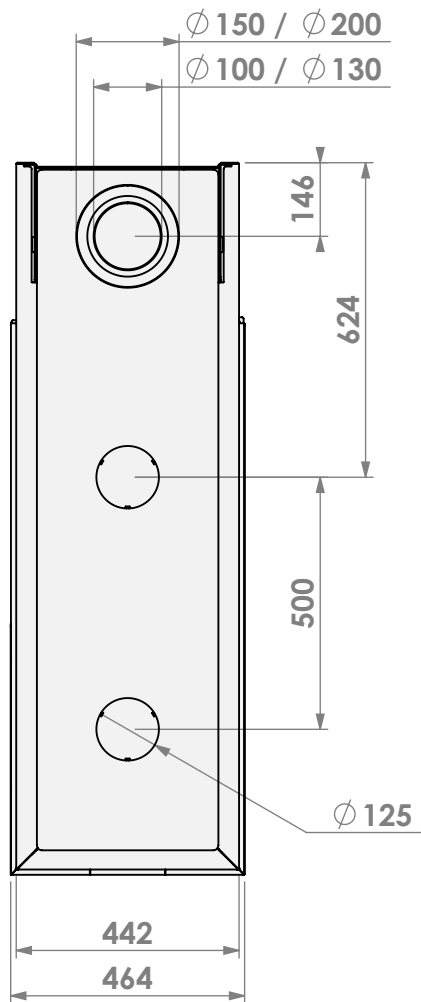

* = adjustable

belfires

Barbas Bellfires B.V.
 Hallenstraat 17
 5531 AB Bladel
 The Netherlands
 www.barbasbellfires.com

Name: Room Divider Large R-3 hidden door+convectie

Modifications reserved

Scale: 1:15
 Unit: mm

Version: 0

belfires

Barbas Bellfires B.V.
Hallenstraat 17
5531 AB Bladel
The Netherlands
www.barbasbellfires.com

Name: Room Divider Large R-3 hidden door+10cm

Modifications reserved

Scale: 1:15
Unit: mm

Version: 0