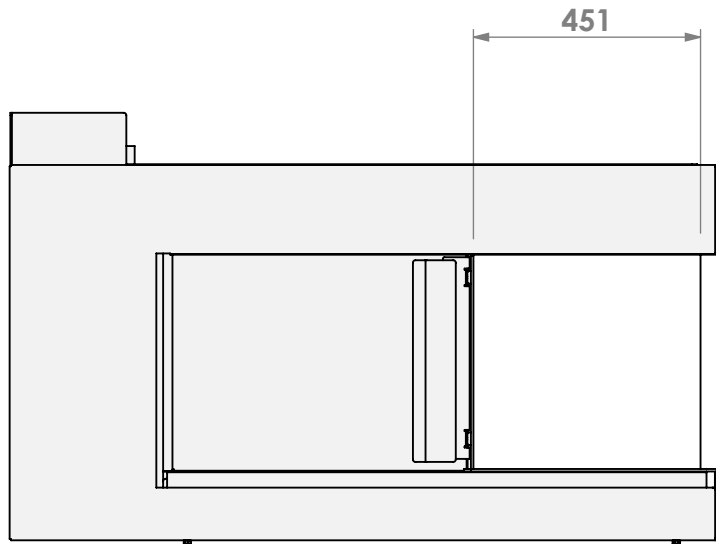

* = adjustable

belfires

Barbas Bellfires B.V.
 Hallenstraat 17
 5531 AB Bladel
 The Netherlands
 www.barbasbellfires.com

Name: Room Divider Large R-3 hidden door+convectie

Modifications reserved

Scale: 1:15
 Unit: mm

Version: 0

belfires

Barbas Bellfires B.V.
Hallenstraat 17
5531 AB Bladel
The Netherlands
www.barbasbellfires.com

Name: Room Divider Large R-3 hidden door+10cm

Modifications reserved

Scale: 1:15
Unit: mm

Version: 0