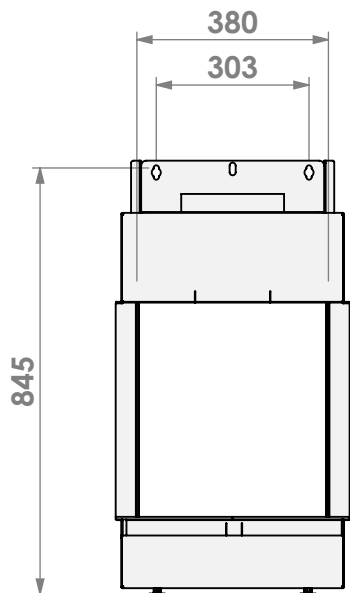

* = adjustable

belfires

Barbas Bellfires B.V.
 Hallenstraat 17
 5531 AB Bladel
 The Netherlands
 www.barbasbellfires.com

Name: Room Divider Large R-3 hidden door+convectie

Modifications reserved

Scale: 1:15
 Unit: mm

Version: 0

belfires

Barbas Bellfires B.V.
Hallenstraat 17
5531 AB Bladel
The Netherlands
www.barbasbellfires.com

Name: Room Divider Large R-3 hidden door+10cm

Modifications reserved

Scale: 1:15
Unit: mm

Version: 0